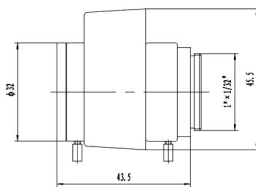

## C/CS Mount Vari-Focal Lens

CP-AC358

CP-AC2812

CP-AC550

CP-MC358

Feature	CP-AC358	CP-AC2812	CP-AC550	CP-MC358
Focal length(mm)	3.5~8	2.8~12	5~50	3.5~8
Aperture(F)	1.4-C	1.4-C	1.4-C	1.4-C
Mount	CS	CS	CS	CS
Format cover(inch)	1/3	1/3	1/3	1/3
Horizontal Angle of View(°)	78.9~34.7	98.5~23.8	51.3~5.5	78.9~34.7
Min. object Dimension(mm)	0.3	0.3	0.3	0.3
Dimension(mm)	Φ32×43.5	Φ36×65.6	Φ37×66.8	Φ32×44
Iris	Auto	Auto	Auto(DC drive)	Manual
Zoom	Manual	Manual	Manual	Manual
Focus	Manual	Manual	Manual	Manual
Net Weight(g)	87g	126g	143g	67g