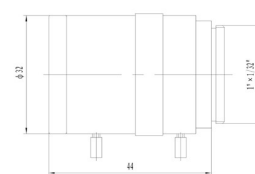

## C/CS Mount Vari-Focal Lens

CP-AC358

CP-AC2812

CP-AC550

CP-MC358

Feature	CP-AC358	CP-AC2812	CP-AC550	CP-MC358
Focal length(mm)	3.5~8	2.8~12	5~50	3.5~8
Aperture(F)	1.4-C	1.4-C	1.4-C	1.4-C
Mount	CS	CS	CS	CS
Format cover(inch)	1/3	1/3	1/3	1/3
Horizontal Angle of View(°)	78.9~34.7	98.5~23.8	51.3~5.5	78.9~34.7
Min. object Dimension(mm)	0.3	0.3	0.3	0.3
Dimension(mm)	Φ32×43.5	Φ36×65.6	Φ37×66.8	Φ32×44
Iris	Auto	Auto	Auto(DC drive)	Manual
Zoom	Manual	Manual	Manual	Manual
Focus	Manual	Manual	Manual	Manual
Net Weight(g)	87g	126g	143g	67g