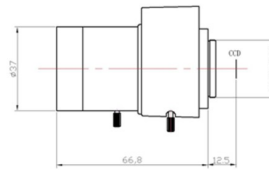

## C/CS Mount Vari-Focal Lens

CP-AC358

CP-AC2812

CP-AC550

CP-MC358

Feature	CP-AC358	CP-AC2812	CP-AC550	CP-MC358
Focal length(mm)	3.5~8	2.8~12	5~50	3.5~8
Aperture(F)	1.4-C	1.4-C	1.4-C	1.4-C
Mount	CS	CS	CS	CS
Format cover(inch)	1/3	1/3	1/3	1/3
Horizontal Angle of View(°)	78.9~34.7	98.5~23.8	51.3~5.5	78.9~34.7
Min. object Dimension(mm)	0.3	0.3	0.3	0.3
Dimension(mm)	Φ32×43.5	Φ36×65.6	Φ37×66.8	Φ32×44
Iris	Auto	Auto	Auto(DC drive)	Manual
Zoom	Manual	Manual	Manual	Manual
Focus	Manual	Manual	Manual	Manual
Net Weight(g)	87g	126g	143g	67g