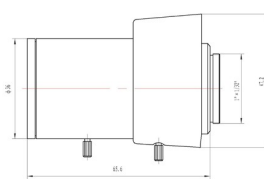

## C/CS Mount Vari-Focal Lens

CP-AC358

CP-AC2812

CP-AC550

CP-MC358

Feature	CP-AC358	CP-AC2812	CP-AC550	CP-MC358
Focal length(mm)	3.5~8	2.8~12	5~50	3.5~8
Aperture(F)	1.4-C	1.4-C	1.4-C	1.4-C
Mount	CS	CS	CS	CS
Format cover(inch)	1/3	1/3	1/3	1/3
Horizontal Angle of View(°)	78.9~34.7	98.5~23.8	51.3~5.5	78.9~34.7
Min. object Dimension(mm)	0.3	0.3	0.3	0.3
Dimension(mm)	Φ32×43.5	Φ36×65.6	Φ37×66.8	Φ32×44
Iris	Auto	Auto	Auto(DC drive)	Manual
Zoom	Manual	Manual	Manual	Manual
Focus	Manual	Manual	Manual	Manual
Net Weight(g)	87g	126g	143g	67g